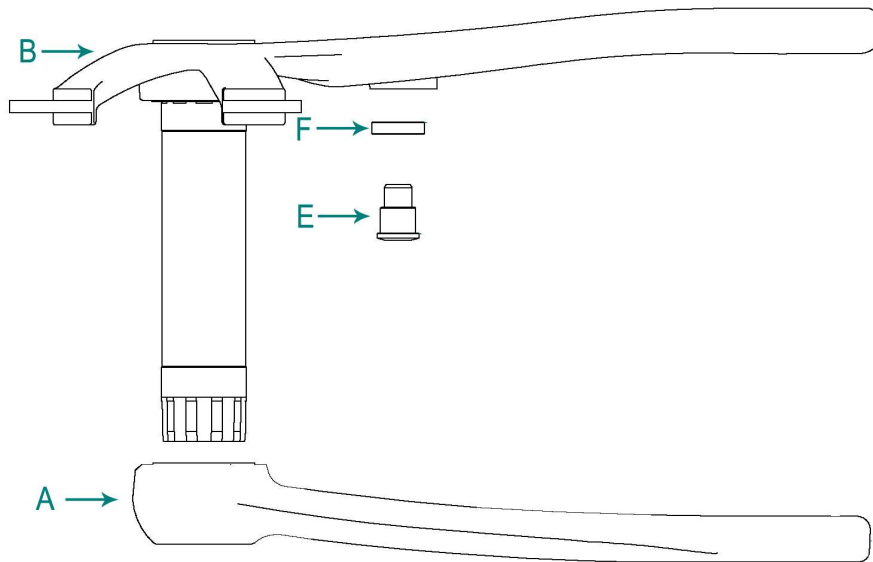

CRANK SETS

Ref.	Part. Number	Description	Pieces	€ TAXexcl. each	EUR MSRP each
A		Left crank ATTIVA	1	169,00	206,20
B		Right crank ATTIVA with axle - without chainrings	1	1.152,00	1.405,40
A	RPCSHL	Left crank SUPERTYPE HSL	1	193,80	236,40
B	RPCSHR	Right crank SUPERTYPE HSL with axle - without chainrings	1	328,70	401,00
A	RPCWHL	Left crank SWR HSL	1	164,60	200,80
B	RPCWHR	Right crank SWR HSL with axle - without chainrings	1	378,90	462,30
A	RPCSYL	Left crank SYNTIUM R12	1	61,50	75,00
B	RPCSYR	Right crank SYNTIUM R12 with axle - without chainrings	1	143,50	175,10
A	RPCSYL	Left crank SYNTIUM HSP	1	55,40	67,60
B	RPCSYR	Right crank SYNTIUM HSP with axle - without chainrings	1	138,40	168,80
A	RPCRHL	Left crank RACE HSP	1	46,30	56,50
B	RPCRHR	Right crank RACE HSP with axle - without chainrings	1	113,50	138,50
A	RPCTEL	Left crank TEAM EVO MAX	1	26,90	32,80
B	RPCTER	Right crank TEAM EVO MAX with axle - without chainrings	1	63,10	77,00
A	RPCTCL	Left crank TEAM CPT	1	27,90	34,00
B	RPCTCR	Right crank TEAM CPT without chainrings	1	47,00	57,30
A	RPCYUL	Left crank YOUNG	1	30,20	36,80
B	RPCYUR	Right crank YOUNG without chainrings	1	40,50	49,40
A	RPCXPL	Left crank XPRESS	1	23,00	28,10
B	RPCXPR	Right crank XPRESS without chainring	1	57,50	70,20
A	RPCGR0L	Left crank GRAFF ONE	1	69,30	84,50
B	RPCG10R	Right crank GRAFF ONE with axle - without chainring	1	173,10	211,20
A	RPCGR0L	Left crank GRAFF	1	69,30	84,50
B	RPCGR0R	Right crank GRAFF with axle - without chainrings	1	173,10	211,20
A	RPCXT0L	Left crank X-TONE	1	39,10	47,70
B	RPCXT0R	Right crank X-TONE with axle - without chainring	1	96,10	117,20
A		Left crank XH-F6	1	45,20	55,10
B		Righ crank XH-F6	1	45,20	55,10
A		Left crank SYNTIUM-Hybrid	1	35,50	43,30
B		Right crank SYNTIUM-Hybrid	1	35,50	43,30
A	RPCEB0L	Left crank XM-Hybrid	1	35,80	43,70
B	RPCEB0R	Right crank XM-Hybrid	1	35,80	43,70
A		Left crank ATTIVA PISTA	1	168,80	205,90
B		Right crank ATTIVA PISTA without chainring	1	1.152,00	1.405,40
A	RPCPCL	Left crank PISTARD AIR	1	58,80	71,70
B	RPCPCR	Right crank PISTARD AIR without chainring	1	132,70	161,90
A	RPCP2L	Left crank PISTARD 2.0	1	58,80	71,70
B	RPCP2R	Right crank PISTARD 2.0 without chainring	1	132,70	161,90
A	RPCPAL	Left crank PISTA ADVANCED	1	44,00	53,70
B	RPCPAR	Right crank PISTA ADVANCED without chainring	1	99,00	120,80
	RPCWCZ	Aluminium left Evo Max crank screw	1	11,70	14,30